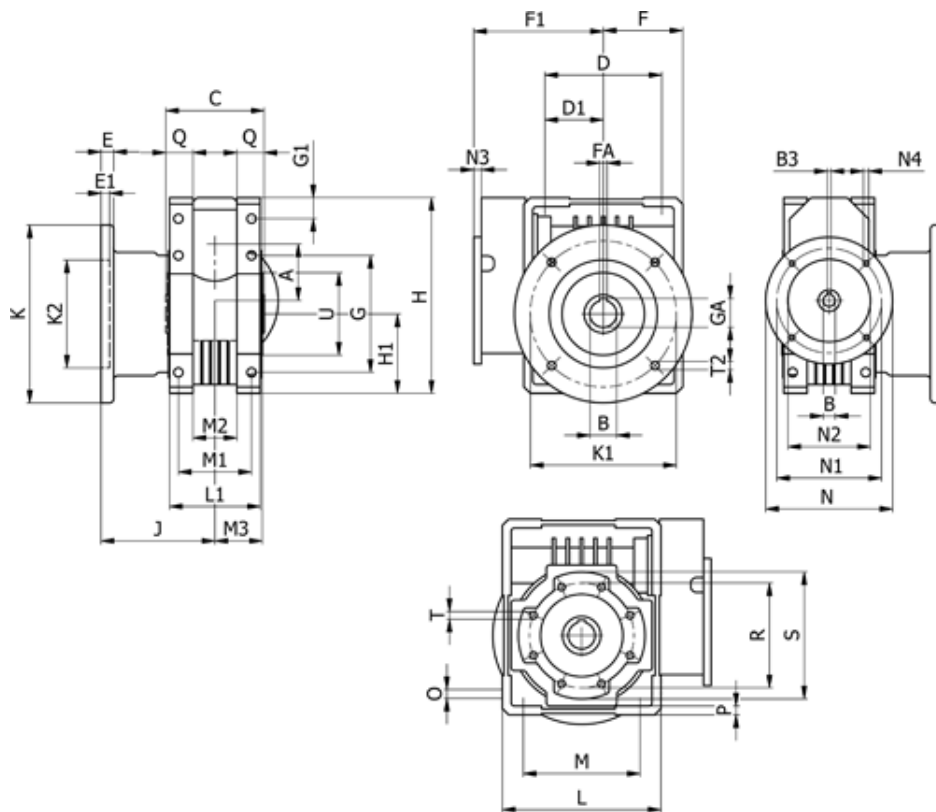

Article number: 3921110030440

Description: Worm gear  
WR 110-UF1-30-100B5, without lubrication

## Measures

A = 110.10	E = 20	H = 308.0	M = 184	N4 = M12x13	U = 130
B = 42	E1 = 12	H1 = 125.0	M1 = 115	O = 14.0	
B1 E7 = 28	F = 125	J = 179.5	M2 = 69	P = 14	
B2 = 31.3	F1 = 213	K = 280	M3 = 73.0	Q = 45	
B3 H9 = 8	FA = 12	K1 = 230	N = 250	R = 165	
C = 155	G = 184	K2 = 170	N1 = 215	S = 200	
D = 174.0	G1 = 58.0	L = 250	N2 = 180	T = M12x19	
D1 = 82.0	GA = 45.3	L1 = 143	N3 = 13.0	T2 = 13.0	